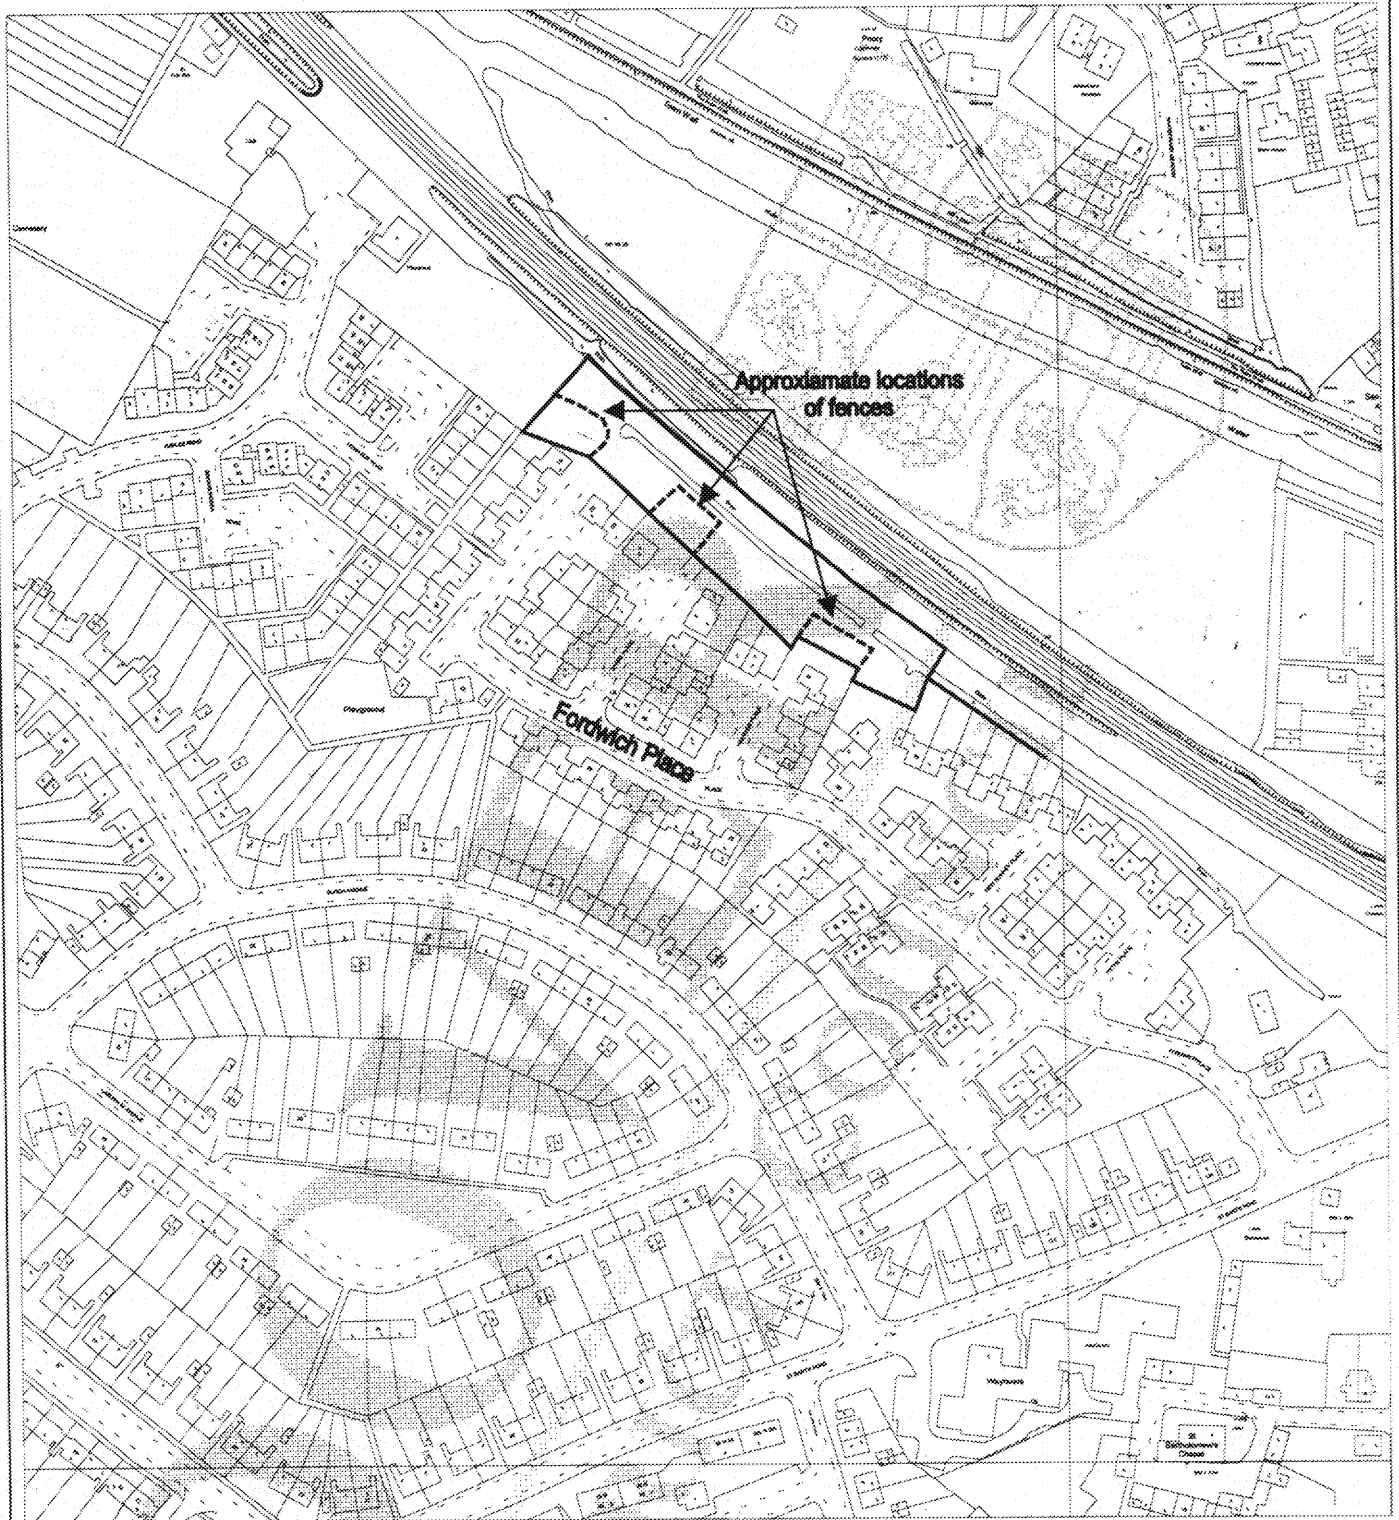

This plan has been produced for Planning Committee purposes only. No further copies may be made

Scale: 1/2500

Reproduced from the Ordnance Survey mapping with the permission of the Controller of H.M. Stationery Office © Crown Copyright. Unauthorised reproduction infringes Crown Copyright and may lead to prosecution or civil proceedings. Local Authority licence No. LA07778X.

Note: This plan is provided for the purposes of site identification only

**Agenda Item: Land adjoining Sarre Place
Sandwich Place and
Hastings Place
Sandwich**

N