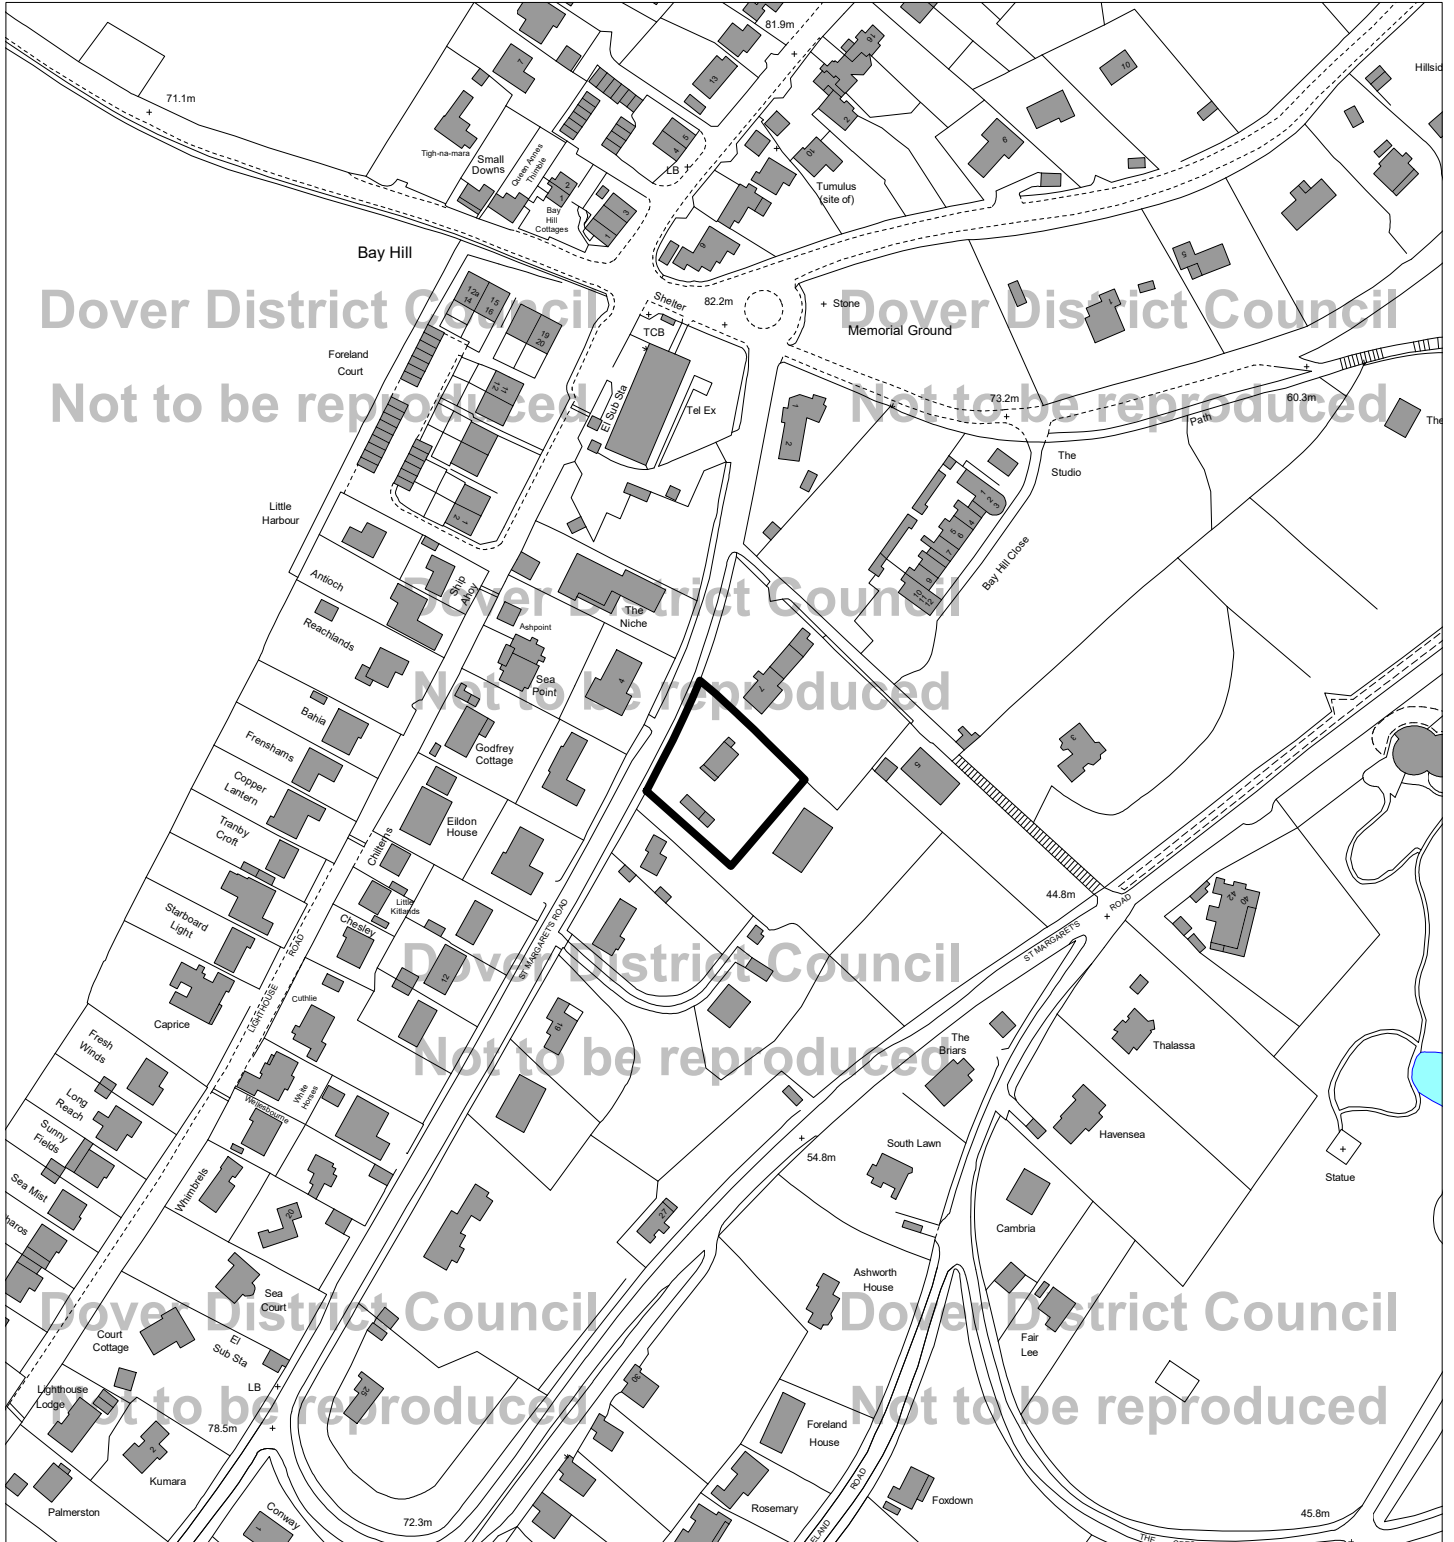

This plan has been produced for Planning Committee purposes only. No further copies may be made.

**Not to scale**

This map is reproduced from Ordnance Survey material with the permission of Ordnance Survey on behalf of the Controller of Her Majesty's Stationery Office © Crown copyright. Unauthorised reproduction infringes Crown copyright and may lead to prosecution or civil proceedings.

Dover District Council Licence Number 100019780 published 2018

**Note:** This plan is provided for purposes of site identification only.

**Application: DOV/18/00975**

**The Tides**

**9 St Margarets Road**

**St. Margaret's Bay**

**CT15 6EQ**

**TR 3639 4429**