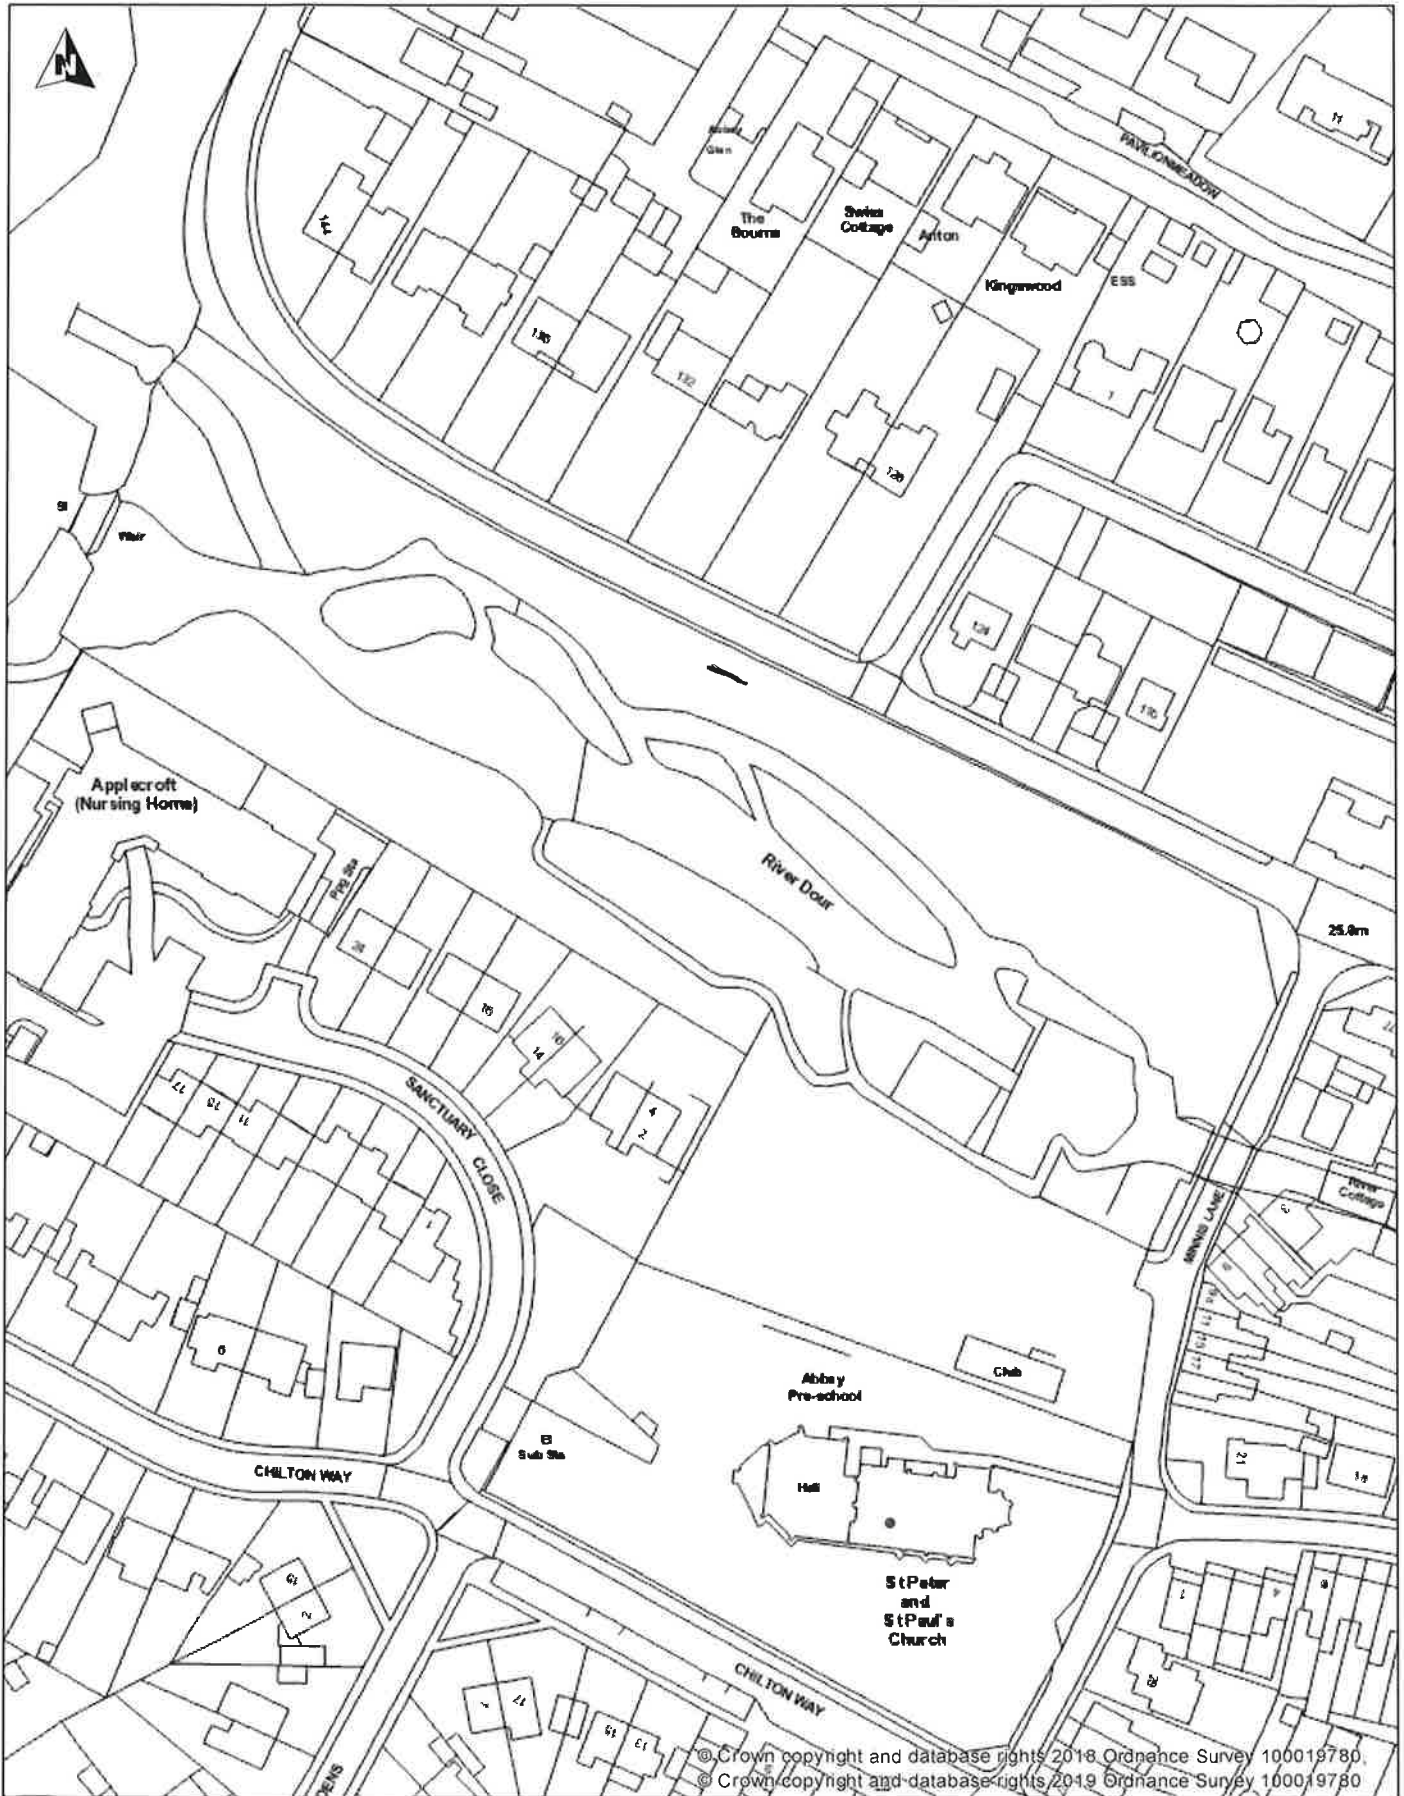

This plan has been produced for Planning Committee purposes only. No further copies may be made.

DOV/19/00035

Author: Planning Services

Kearsney Abbey Alkham Road Temple Ewell CT17 0RG

Scale 1:1,250

Map Dated: 10/04/2019

Dover District Council
Honeywood Close
White Cliffs Business Park
Whitfield
DOVER
CT16 3PJ

Note: This plan is provided for purposes of site identification only.