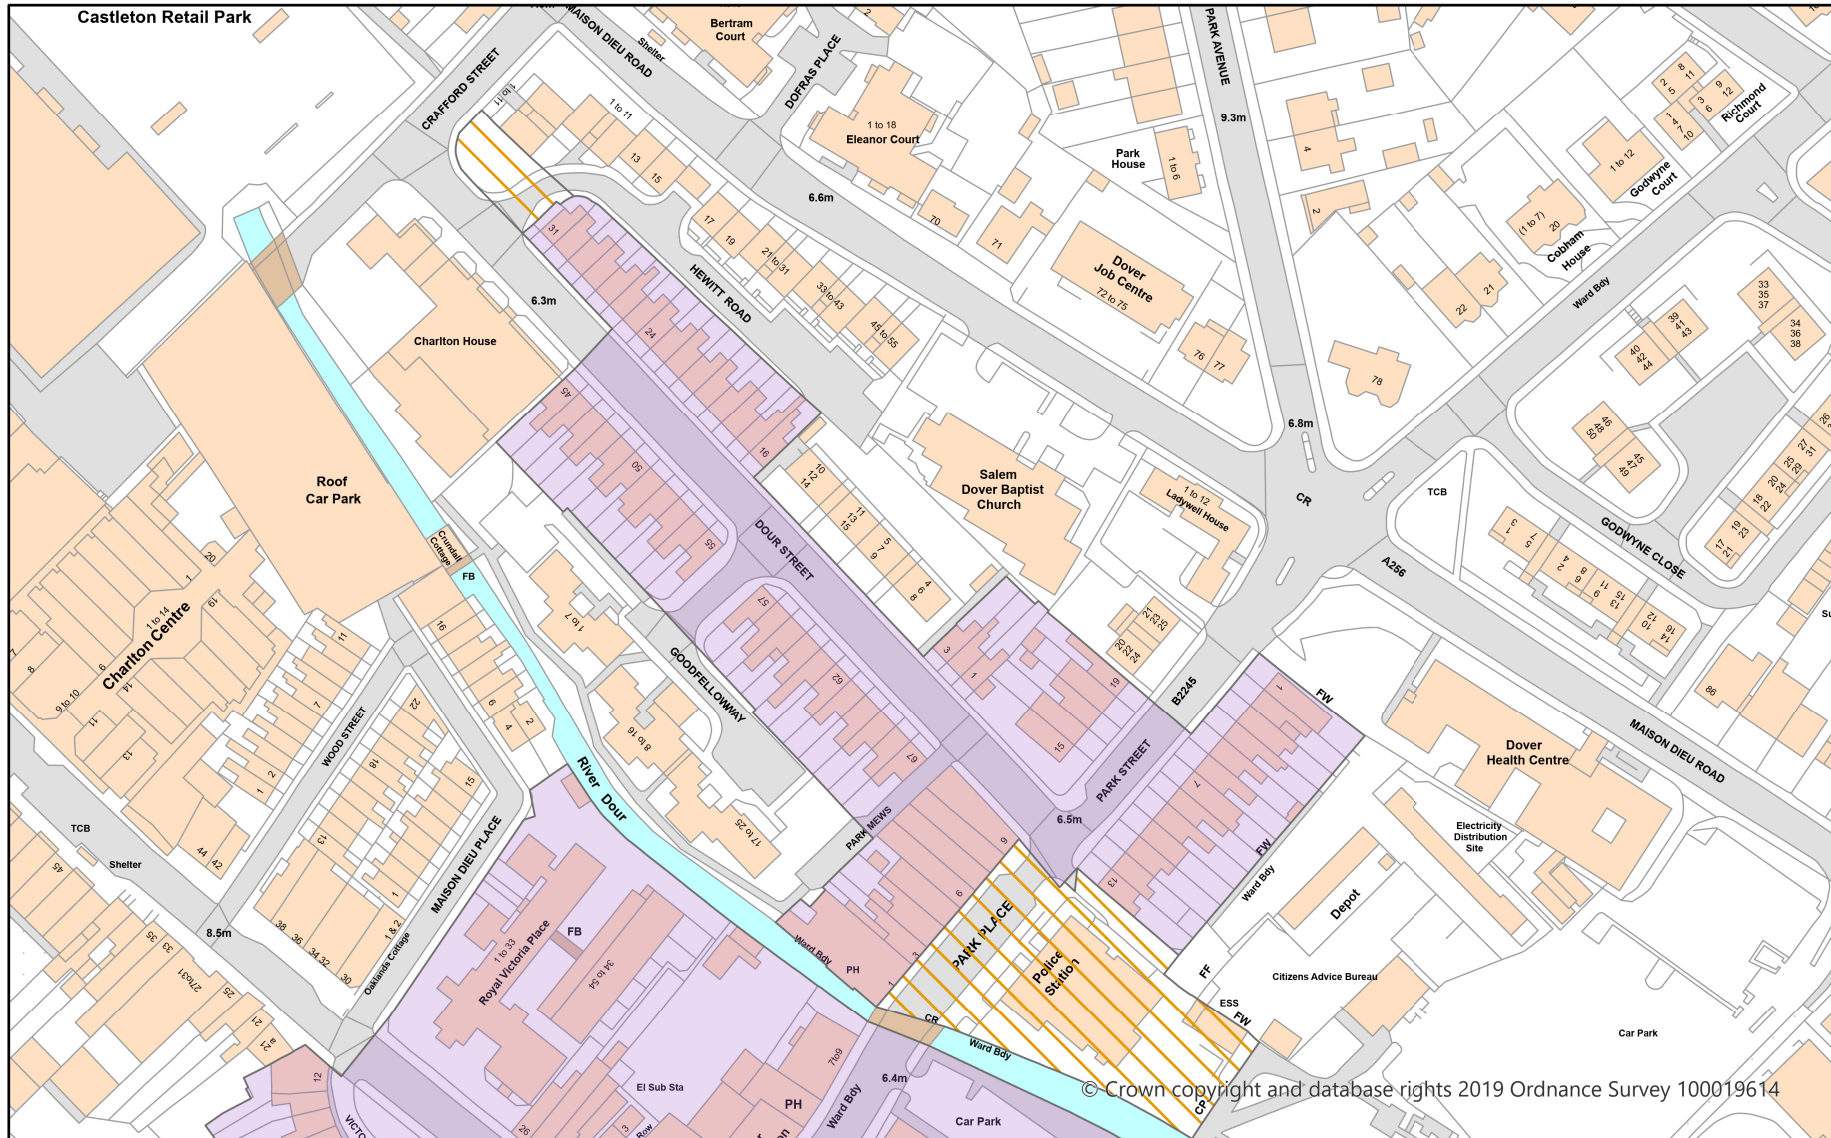

# Proposed Dour Street Conservation Area Extension

Proposed boundary extension

Dover District Council  
Honeywood Close  
White Cliffs Business Park  
Whitfield  
DOVER  
CT16 3PJ